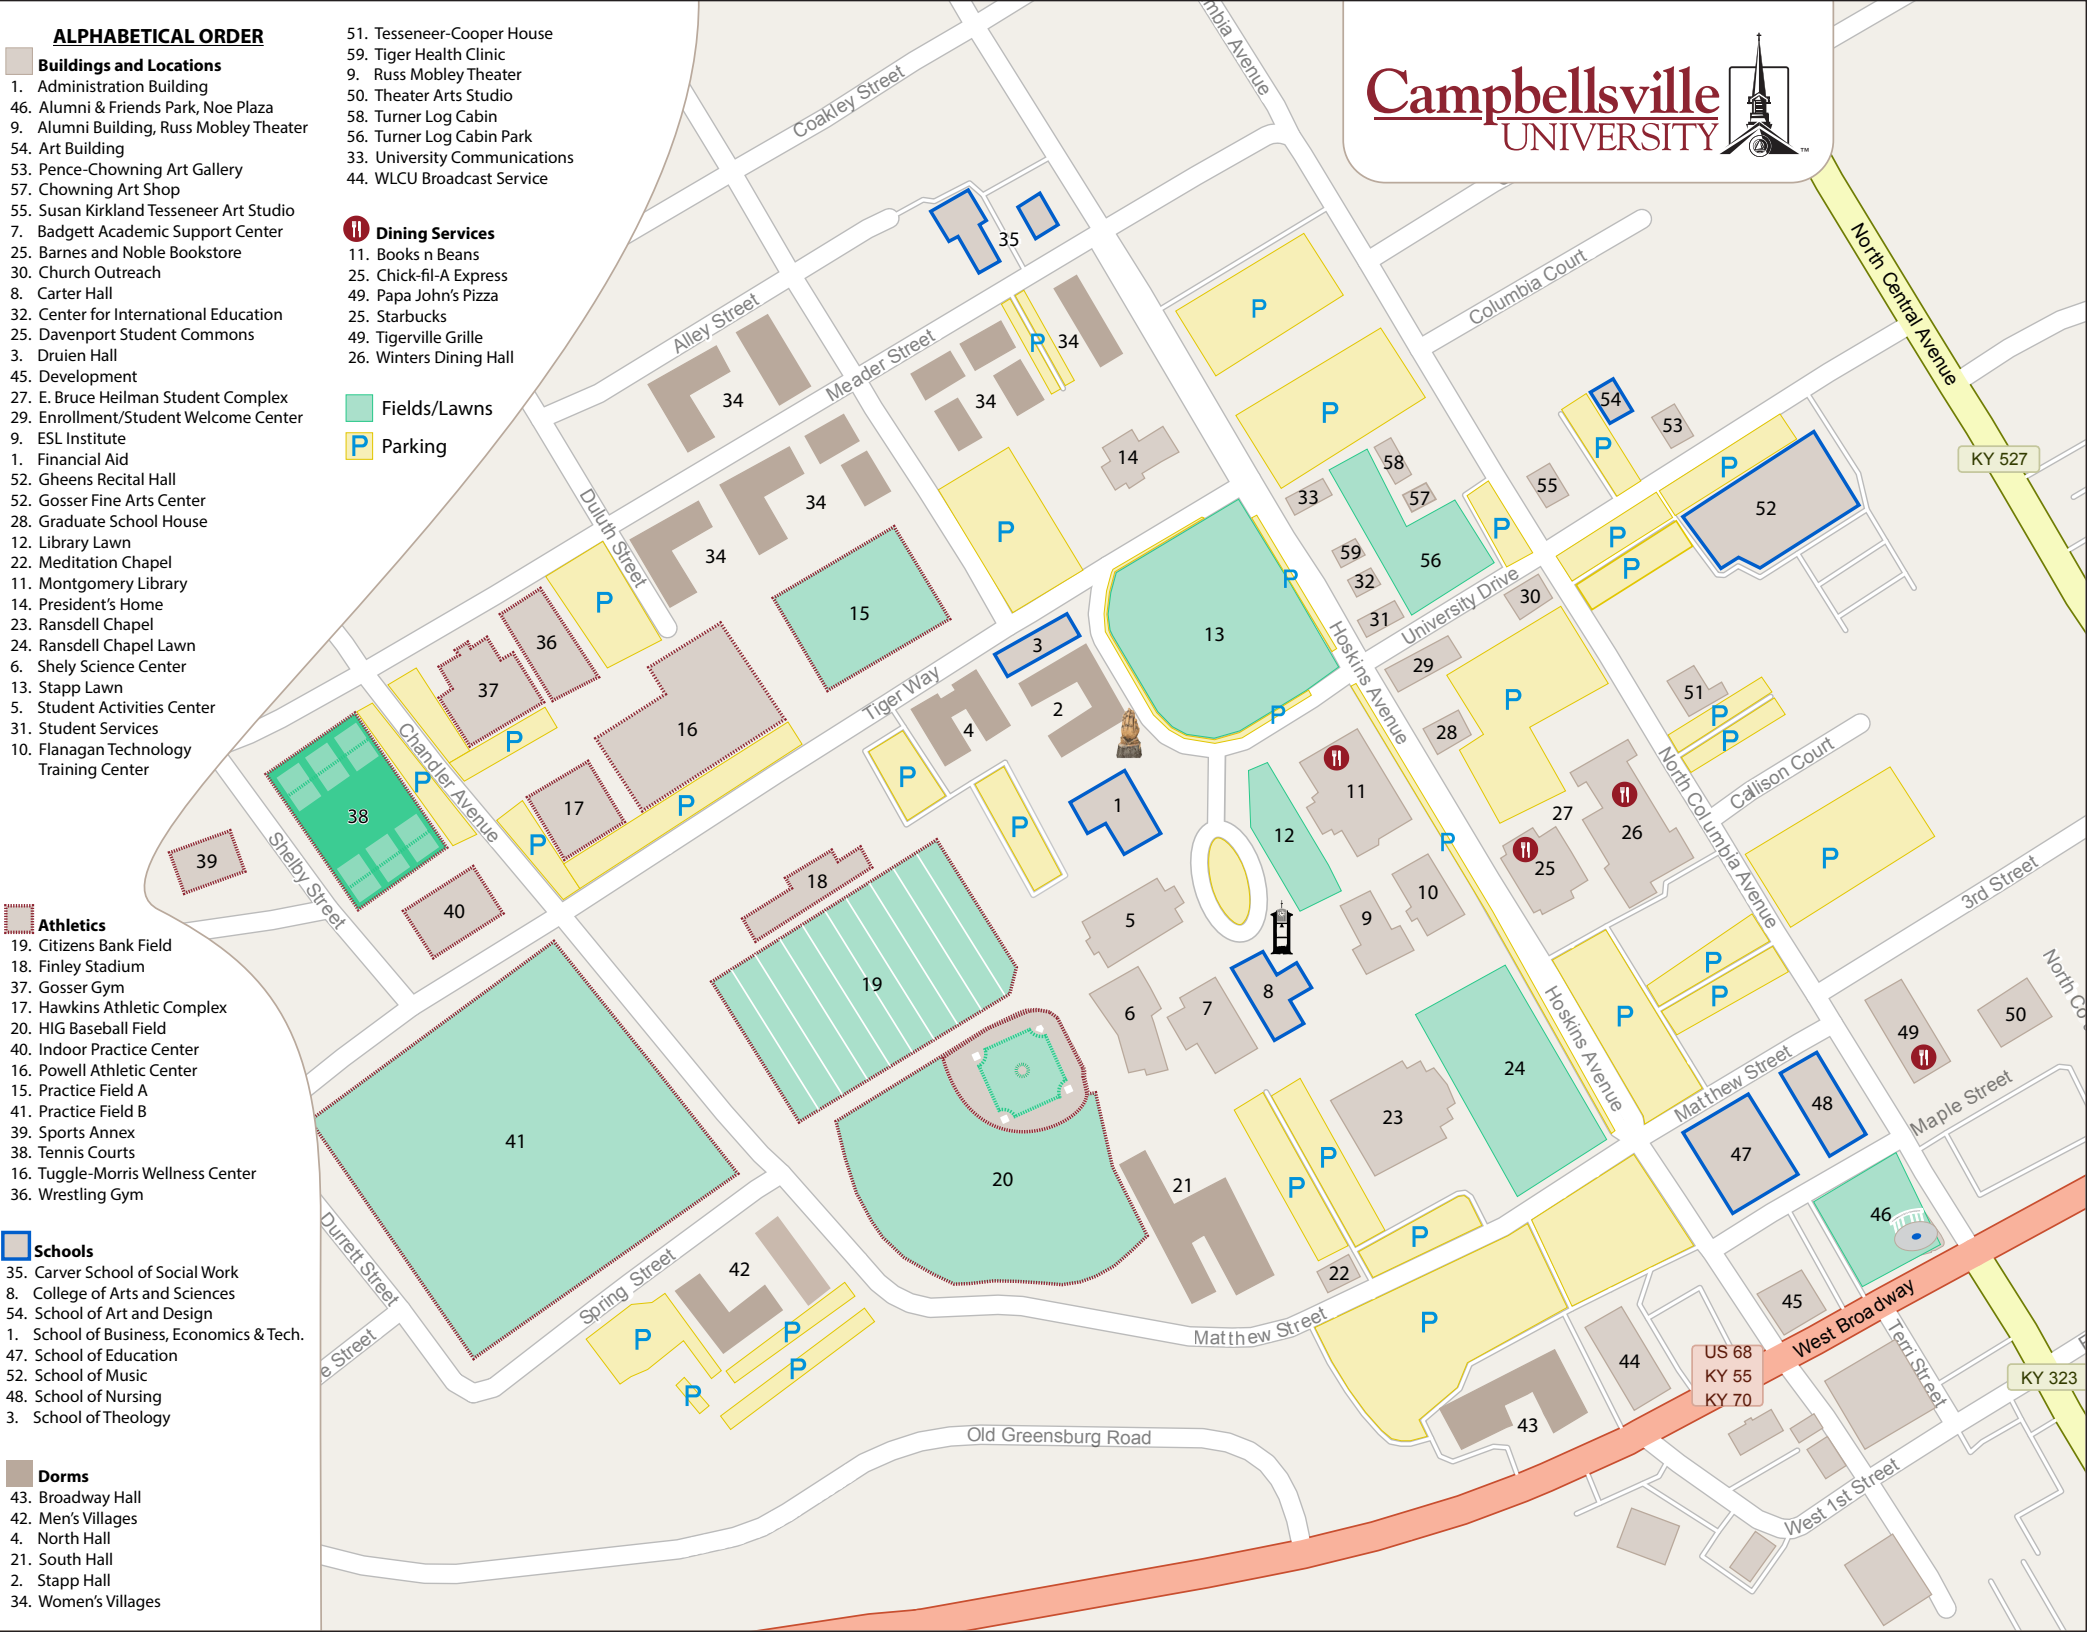

Dining Services

11. Books n Beans
25. Chick-fil-A Express
49. Papa John's Pizza
25. Starbucks
49. Tigerville Grille
26. Winters Dining Hall

Fields/Lawns

Parking

Athletics

19. Citizens Bank Field
18. Finley Stadium
37. Gosser Gym
17. Hawkins Athletic Complex
20. HIG Baseball Field
40. Indoor Practice Center
16. Powell Athletic Center
15. Practice Field A
41. Practice Field B
39. Sports Annex
38. Tennis Courts
16. Tuggle-Morris Wellness Center
36. Wrestling Gym

Schools

35. Carver School of Social Work
8. College of Arts and Sciences
54. School of Art and Design
1. School of Business, Economics & Tech.
47. School of Education
52. School of Music
48. School of Nursing
3. School of Theology

Dorms

43. Broadway Hall
42. Men's Villages
4. North Hall
21. South Hall
2. Stapp Hall
34. Women's Villages

51. Tesseneer-Cooper House
59. Tiger Health Clinic
9. Russ Mobley Theater
50. Theater Arts Studio
58. Turner Log Cabin
56. Turner Log Cabin Park
33. University Communications
44. WLCU Broadcast Service

Campbellsville
UNIVERSITY

US 68
KY 55
KY 70

KY 527

KY 323